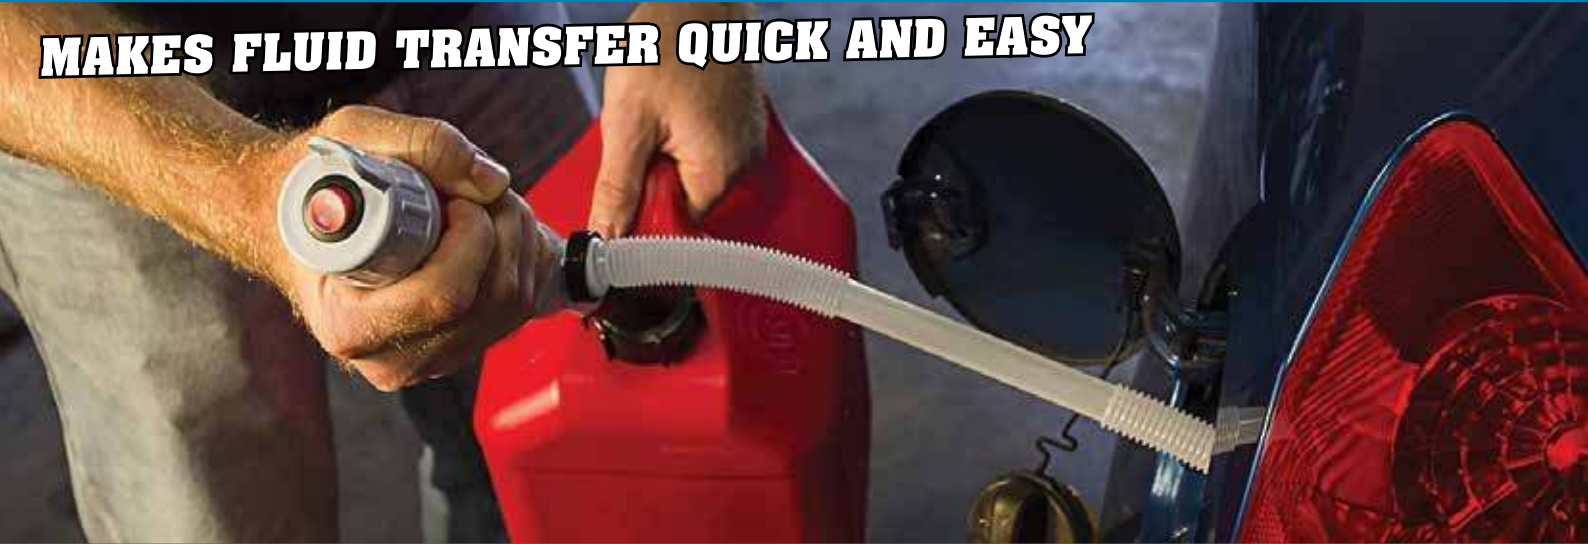

MAKES FLUID TRANSFER QUICK AND EASY

INTRODUCING THE NEW SIPHON PUMP BATTERY OPERATED

POWERED SIPHON PUMP PACKED WITH BENEFITS

- Pumps 7 liters of liquid per minute
- Pumps light fluids including gas, diesel, kerosene, anti-freeze, water and other non-corrosive liquids; not for use with oils
- Extended reach with 33cm suction wand
- 60cm transfer tubing
- Features a quiet but efficient motor, long reach suction wand, flexible hose with holder, and heavy duty rocker switch
- Requires two D batteries (not included)