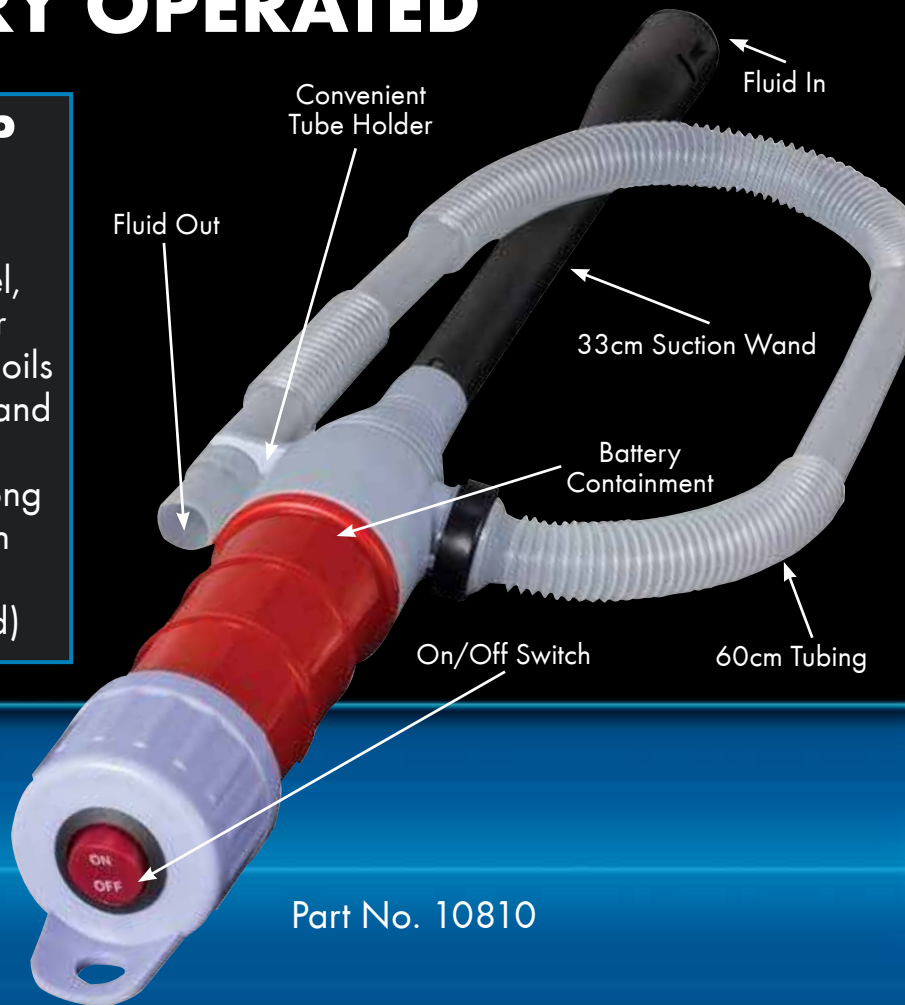

MAKES FLUID TRANSFER QUICK AND EASY

INTRODUCING THE NEW SIPHON PUMP BATTERY OPERATED

POWERED SIPHON PUMP PACKED WITH BENEFITS

- Pumps 7 liters of liquid per minute
- Pumps light fluids including gas, diesel, kerosene, anti-freeze, water and other non-corrosive liquids; not for use with oils
- Extended reach with 33cm suction wand
- 60cm transfer tubing
- Features a quiet but efficient motor, long reach suction wand, flexible hose with holder, and heavy duty rocker switch
- Requires two D batteries (not included)