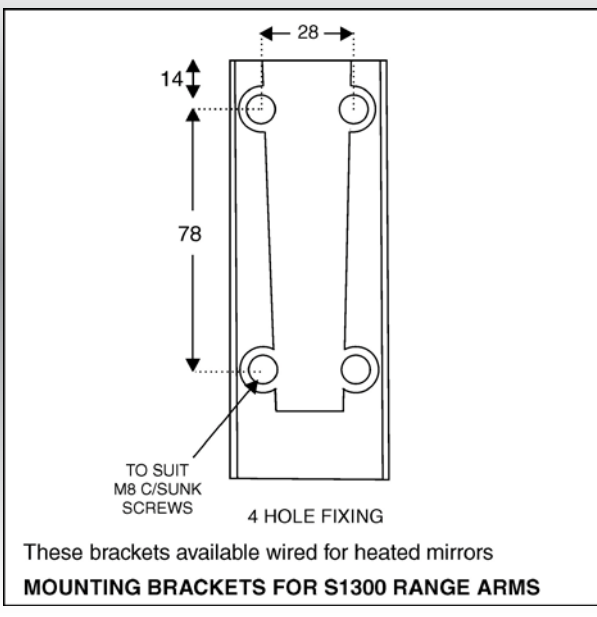

Mirror body: **aerodynamic** style in impact resistant ABS
Dimensions: 445mm x 207mm

Glass Dimensions: 430mm x 193mm

Fitment: 16 - 22mm \varnothing arms

Application:
Volvo

These mirrors and glasses are available in 24 volt heated versions. Add an "H" to the end of the part number.

AM902FEH

Electric adjustment
Flat & Wide Angle
e11 II 02*5703
e11 IV 02*5703

G536FEHc
(main glass)

Mirror body: impact resistant ABS
Dimensions: 400mm x 210mm

G223CEHc
(wide angle glass)

Glass Dimensions:
255mm x 170mm (main glass)
185mm x 95mm (wide angle glass)

Mirror body: impact resistant ABS
Dimensions: 400mm x 210mm

Glass Dimensions: 362mm x 174mm

Fitment: 16 - 28mm \varnothing arms

Application:
MAN

12v & 24v Heated Versions

ASHTREE TRUCK MIRRORS

MIRROR ARMS & BRACKETS

AS1381

AS1384

AS1387

AY2670-4

All dimensions in mm unless otherwise stated

PROQUIP
VALUE ADDED PRODUCTS

Pro Quip International

14 London Dve Bayswater VIC 3153 Australia