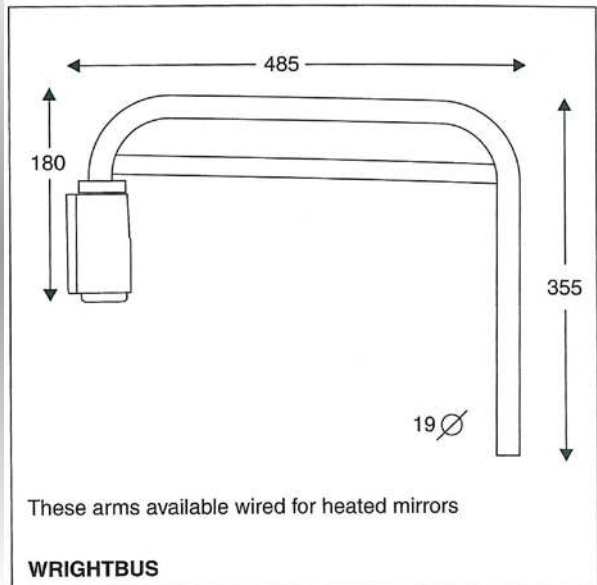

MIRROR ARMS & BRACKETS

AS1381