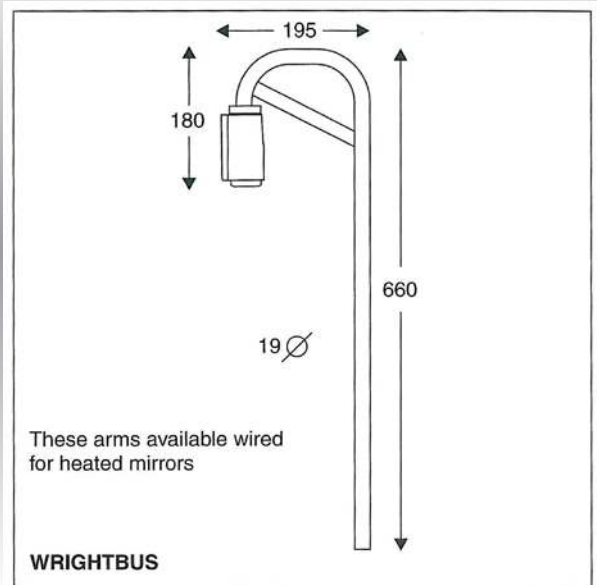

MIRROR ARMS & BRACKETS

AS1384

All dimensions in mm unless otherwise stated

PROQUIP
VALUE ADDED PRODUCTS

Pro Quip International

14 London Dve Bayswater VIC 3153 Australia

Tel: (03) 9761 1110 Email: sales@proquip.com.au

www.proquip.com.au