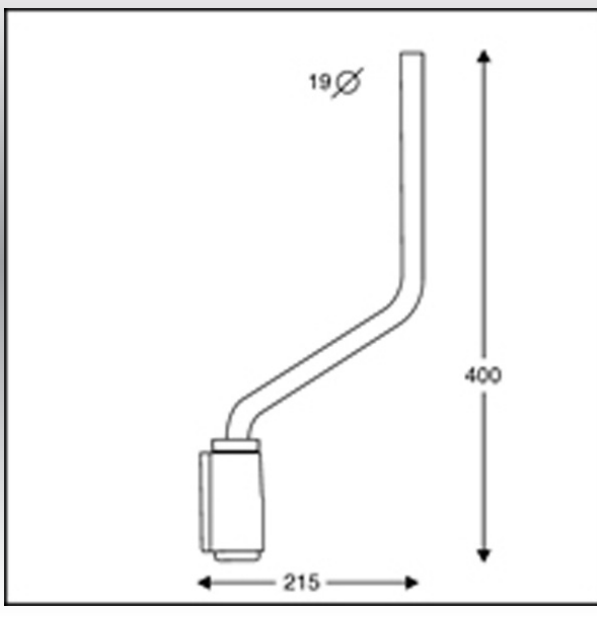

MIRROR ARMS & BRACKETS

AS1387

All dimensions in mm unless otherwise stated

PROQUIP
VALUE ADDED PRODUCTS

Pro Quip International

14 London Dve Bayswater VIC 3153 Australia

Tel: (03) 9761 1110 Email: sales@proquip.com.au

www.proquip.com.au