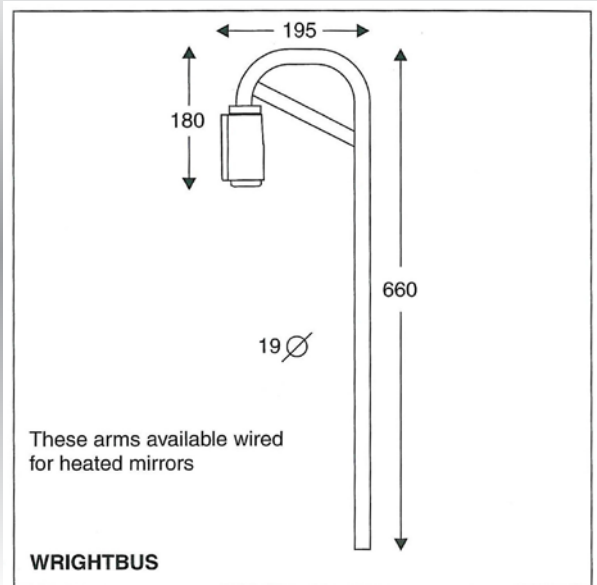

MIRROR ARMS & BRACKETS

AS1384

All dimensions in mm unless otherwise stated