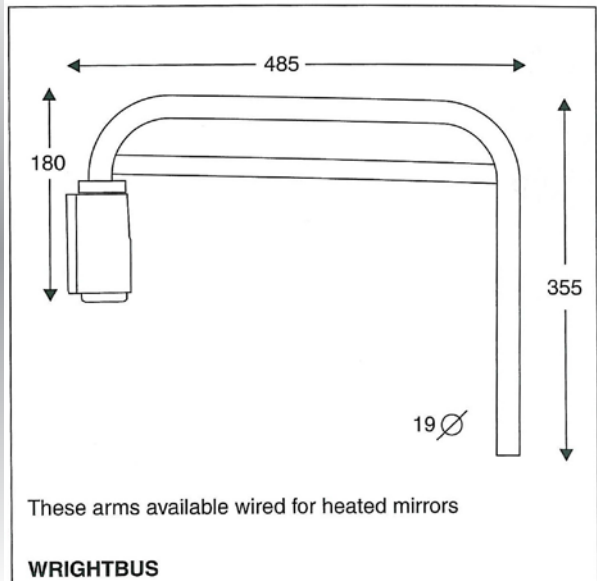

MIRROR ARMS & BRACKETS

AS1381