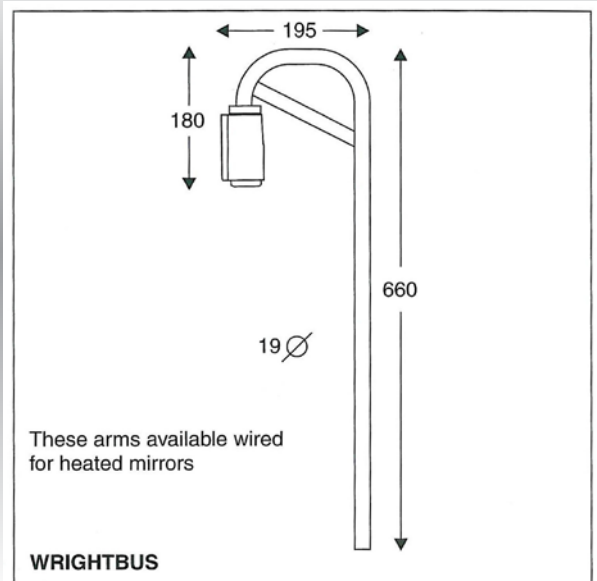

MIRROR ARMS & BRACKETS

AS1384

All dimensions in mm unless otherwise stated