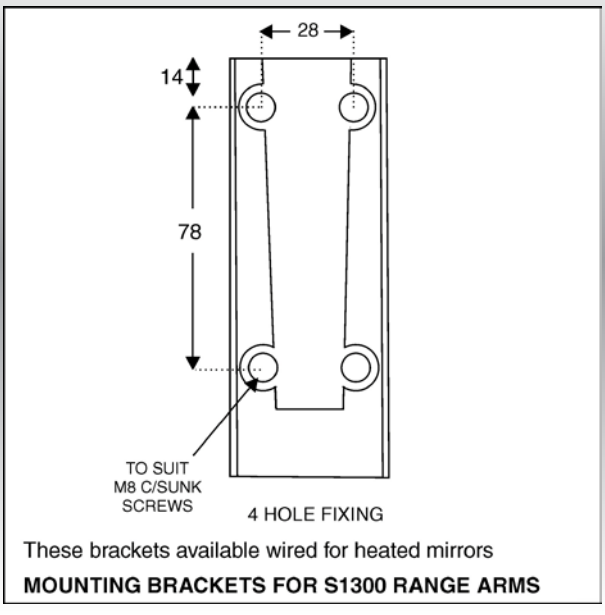

**G714FEHc**

Mirror body: impact resistant ABS  
Dimensions: 400mm x 210mm

Glass Dimensions: 362mm x 174mm

Fitment: 16 - 28mm  $\varnothing$  arms

Application:  
**MAN**

**12v & 24v Heated Versions**

# MIRROR ARMS & BRACKETS

**AS1381**

**AS1384**

**AS1387**

**AY2670-4**

All dimensions in mm unless otherwise stated