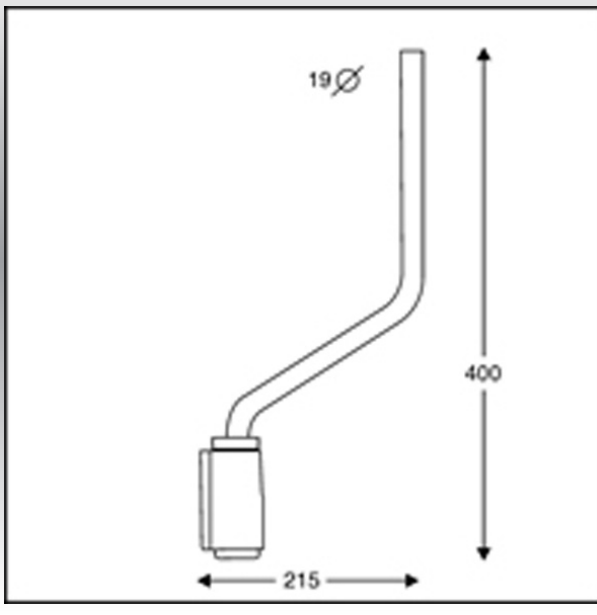

Glass Dimensions: 362mm x 174mm

Fitment: 16 - 28mm  $\varnothing$  arms

Application:  
**Volvo / MAN / Magirus / Iveco**

These mirrors and glasses are available in 24 volt heated versions. Add an "H" to the end of the part number.

**G536FEHc**  
(main glass)

Mirror body: impact resistant ABS  
Dimensions: 400mm x 210mm

**G223CEHc**  
(wide angle glass)

Glass Dimensions:  
255mm x 170mm (main glass)  
185mm x 95mm (wide angle glass)

**G714FEHc**

Mirror body: impact resistant ABS  
Dimensions: 400mm x 210mm

Glass Dimensions: 362mm x 174mm

Fitment: 16 - 28mm  $\varnothing$  arms

Application:  
**MAN**

**12v & 24v Heated Versions**

# MIRROR ARMS & BRACKETS

**AS1381**

**AS1384**

**AS1387**

**AY2670-4**

All dimensions in mm unless otherwise stated