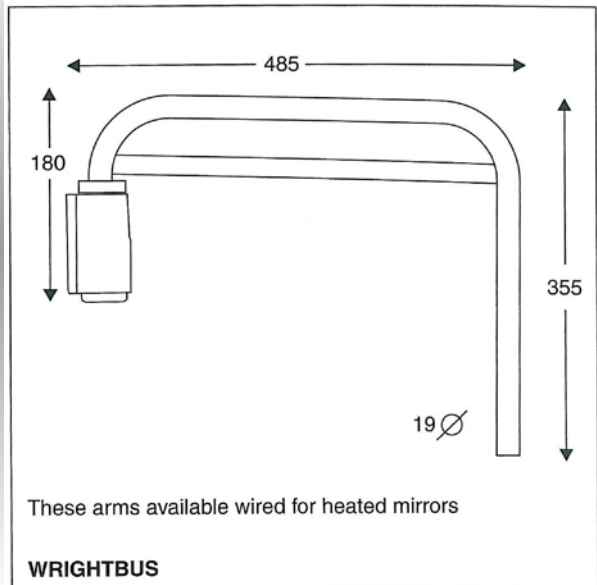

MIRROR ARMS & BRACKETS

AS1381