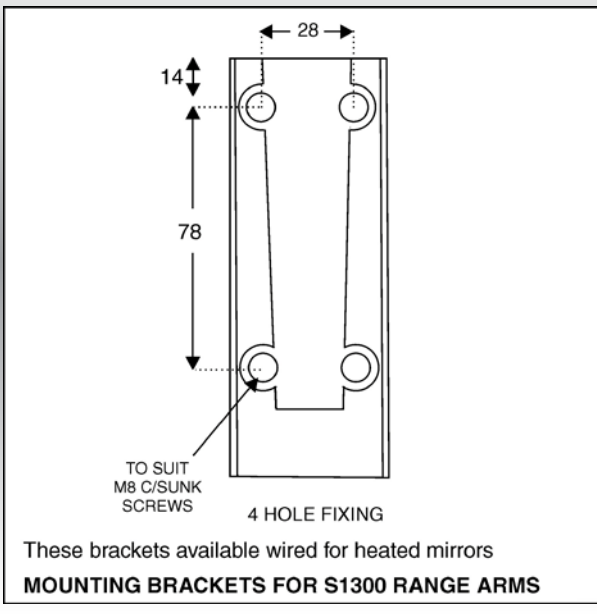

**G536FEHc**  
(main glass)

Mirror body: impact resistant ABS  
Dimensions: 400mm x 210mm

**G223CEHc**  
(wide angle glass)

Glass Dimensions:  
255mm x 170mm (main glass)  
185mm x 95mm (wide angle glass)

**G714FEHc**

Mirror body: impact resistant ABS  
Dimensions: 400mm x 210mm

Glass Dimensions: 362mm x 174mm

Fitment: 16 - 28mm  $\varnothing$  arms

Application:  
**MAN**

**12v & 24v Heated Versions**

# MIRROR ARMS & BRACKETS

**AS1381**

**AS1384**

**AS1387**

**AY2670-4**

All dimensions in mm unless otherwise stated