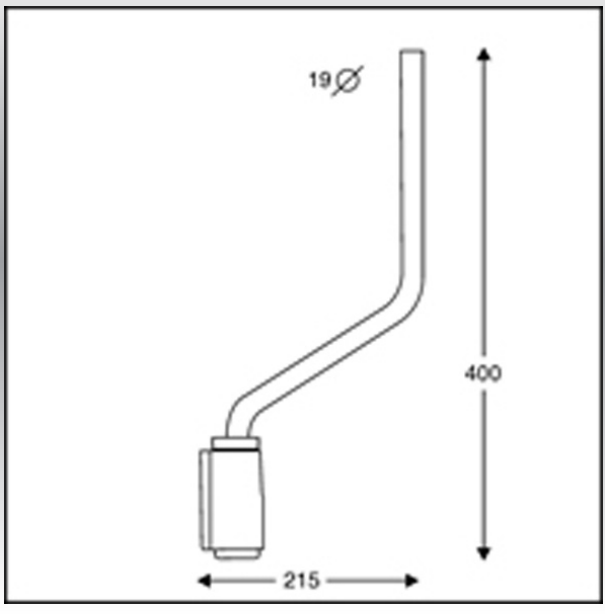

Glass Dimensions: 362mm x 174mm

Fitment: 16 - 28mm  $\varnothing$  arms

Application:  
**Volvo / MAN / Magirus / Iveco**

These mirrors and glasses are available in 24 volt heated versions. Add an "H" to the end of the part number.

**G536FEHc**  
(main glass)

Mirror body: impact resistant ABS  
Dimensions: 400mm x 210mm

**G223CEHc**  
(wide angle glass)

Glass Dimensions:  
255mm x 170mm (main glass)  
185mm x 95mm (wide angle glass)

**G714FEHc**

Mirror body: impact resistant ABS  
Dimensions: 400mm x 210mm

Glass Dimensions: 362mm x 174mm

Fitment: 16 - 28mm  $\varnothing$  arms

Application:  
**MAN**

**12v & 24v Heated Versions**

# MIRROR ARMS & BRACKETS

**AS1381**

**AS1384**

**AS1387**

**AY2670-4**

All dimensions in mm unless otherwise stated