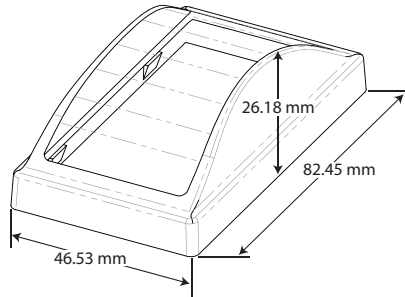

BLACK MOUNTING BASE

DESCRIPTION		STOCK CODE
LED SIDE MARKER & OUTLINE LAMP PARTICULARS: Voltage: Multi-voltage 7-33V DC Mounting: Surface mount Lead Length: 0.5 metre Spare Parts: Black Deflector Base Black Mounting Base		 82101 82102
LED Red /Amber Side Marker Lamp with Black Deflector Base LED Red /Amber Side Marker Lamp with Black Mounting Base Description: LED Red / Side Marker Lamp / External Cab Marker lamp.		82610 82611
LED Red Side Marker Lamp with Black Deflector Base LED Red Side Marker Lamp with Black Mounting Base Description: LED Red Side Marker Lamp Rear End Outline lamp.		82110 82111
LED Amber Side Marker Lamp with Black Deflector Base LED Amber Side Marker Lamp with Black Mounting Base Description: LED Amber Side Marker Lamp Front End Outline lamp.		82120 82121
LED Amber Supplementary Side Marker Direction Indicator with Black Deflector Base LED Amber Supplementary Side Marker Direction Indicator with Black Mounting Base Description: LED Amber Supplementary Side Direction Indicator		82150 82151
LED White Front Position / Outline Lamp with Black Deflector Base LED White Front Position / Outline Lamp with Black Mounting Base Description: LED White Front Position/ Outline Lamp.		82130 82131